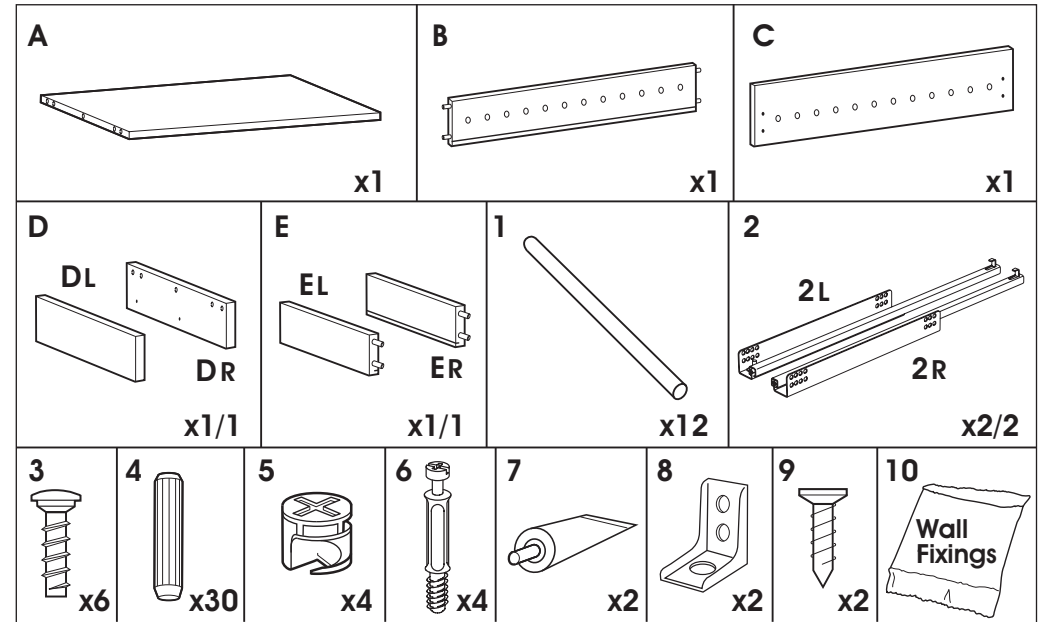

# TROUSER RACK INSTRUCTIONS

W900mm Trousers Rack

SSR- 3018

## TROUSER RACK W900mm

SSR-3018

**TROUSER RACK W900mm**

SSR-3018

**TROUSER RACK W900mm**

SSR-3018