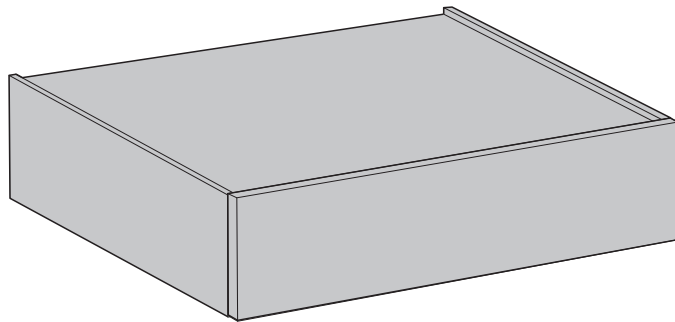

# TROUSER RACK INSTRUCTIONS

W900mm Trousers Rack

SSR- 3018

## TROUSER RACK W900mm

SSR-3018

**TROUSER RACK W900mm**

SSR-3018

**TROUSER RACK W900mm**

SSR-3018