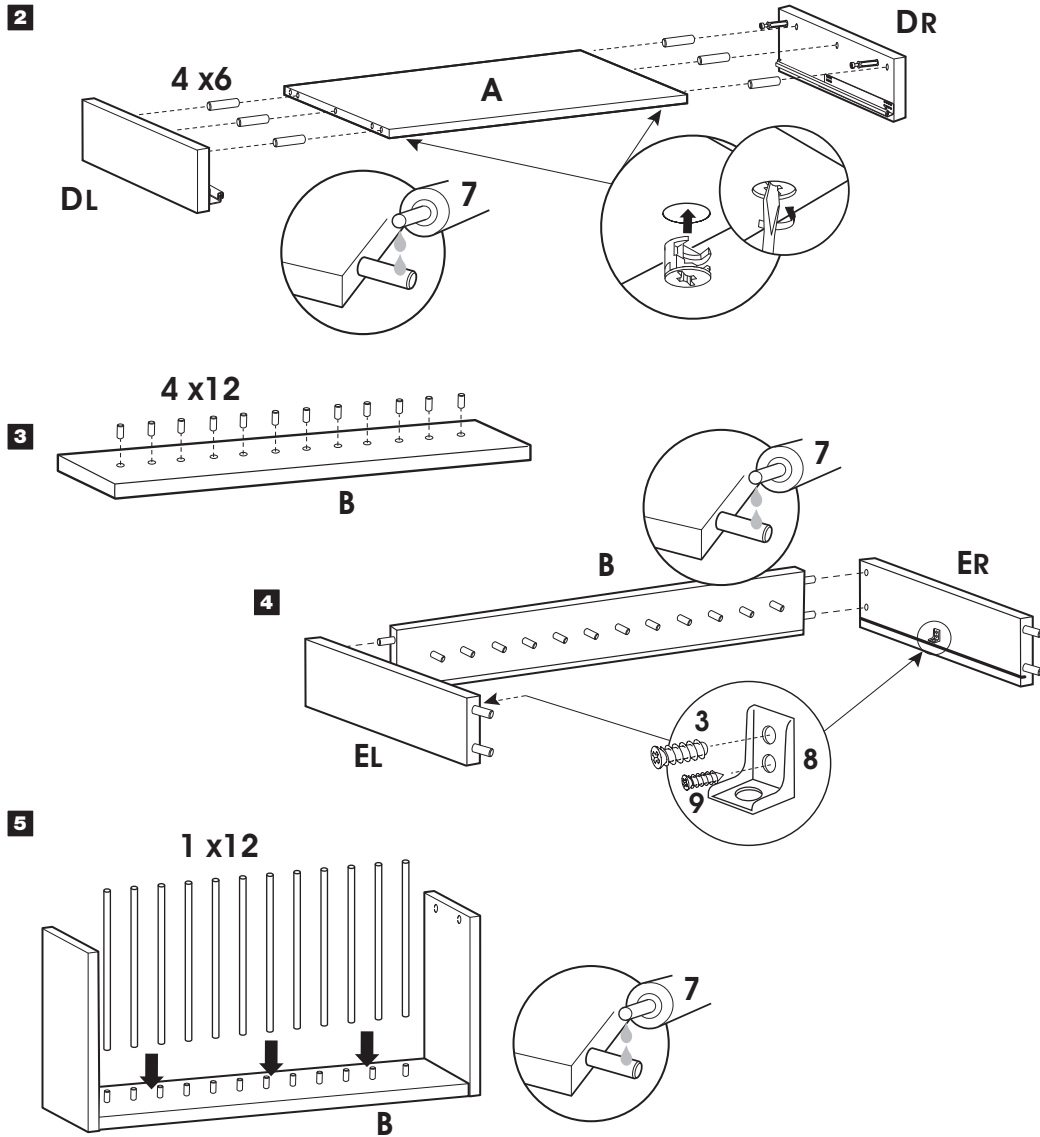

# TROUSER RACK INSTRUCTIONS

W900mm Trousers Rack

SSR- 3018

## TROUSER RACK W900mm

SSR-3018

**TROUSER RACK W900mm**

SSR-3018

**TROUSER RACK W900mm**

SSR-3018