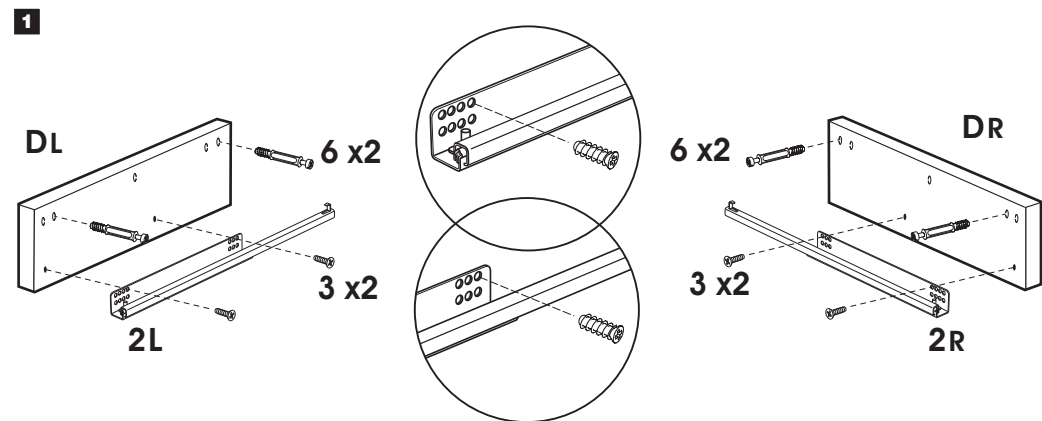

# TROUSER RACK INSTRUCTIONS

W900mm Trousers Rack

SSR- 3018

## TROUSER RACK W900mm

SSR-3018

**TROUSER RACK W900mm**

SSR-3018

**TROUSER RACK W900mm**

SSR-3018