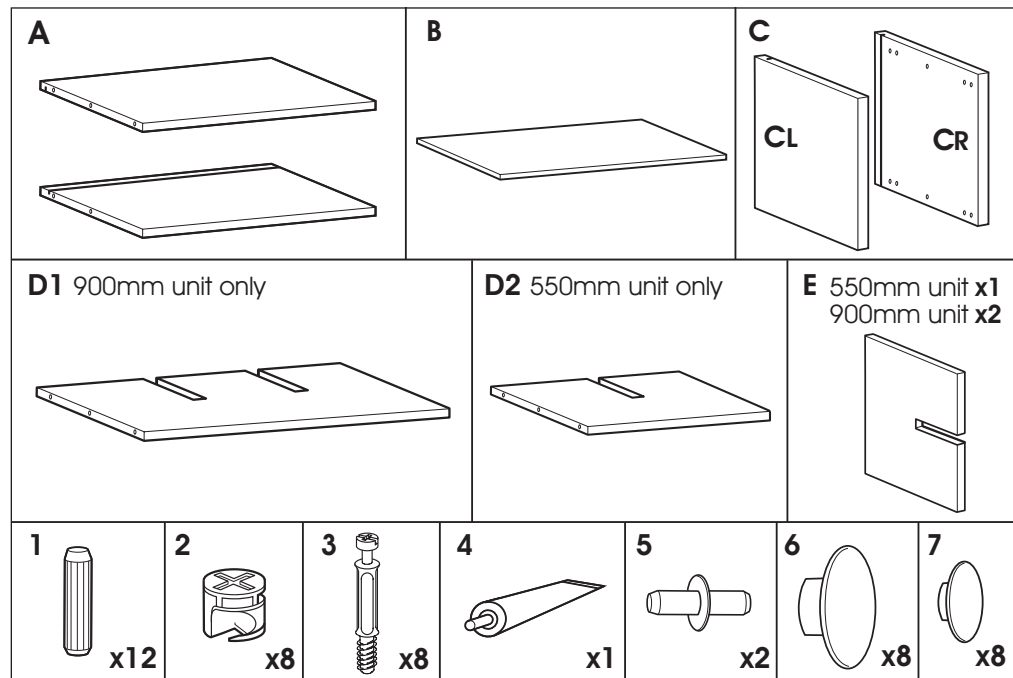

RELAX

MATRIX UNIT INSTRUCTIONS

W550 & W900mm Matrix Unit

SSR-3009 & SSR-3010

MATRIX UNIT W550 & 900mm

SSR-3009 & SSR-3010

MATRIX UNIT W550 & 900mm

SSR-3009 & SSR-3010

MATRIX UNIT W550 & 900mm

SSR-3009 & SSR-3010