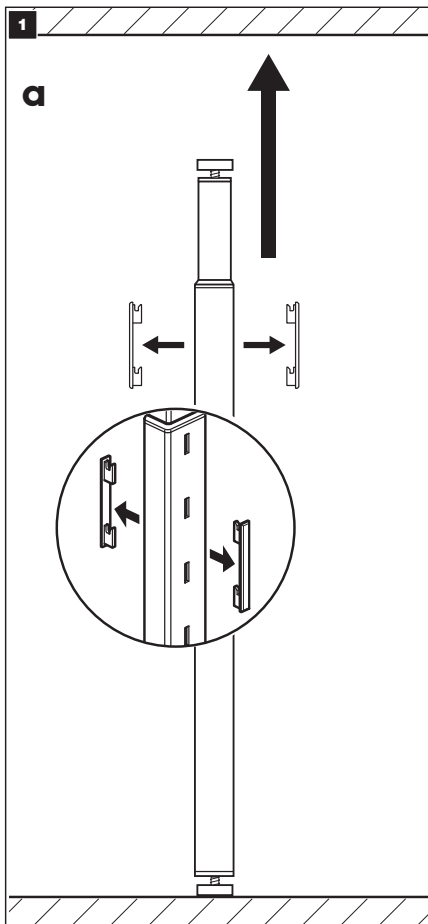

aura

FLOOR TO CEILING STANCHION H2100 - 2700 & 3000mm 2632-XXXX-SC

GB PLEASE READ BEFORE STARTING INSTALLATION

Make sure there are no pipes or cables where you are drilling.

FR SVP LIRE LES INSTRUCTIONS AVANT INSTALLATION

IT LEGGERE PRIMA DEL MONTAGGIO

Fate attenzione al fatto che non ci siano tubi o cavi quando avitate i dischetti di fissaggio.

aura

FLOOR TO CEILING STANCHION H2100 - 2700 & 3000mm

2632-XXXX-SC

GB PLEASE READ BEFORE STARTING INSTALLATION