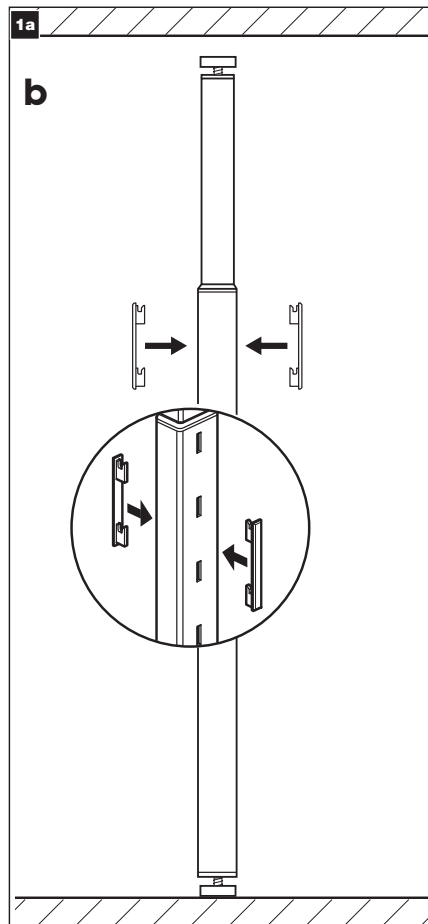

aura

FLOOR TO CEILING STANCHION H2100 - 2700 & 3000mm 2632-XXXX-SC

GB PLEASE READ BEFORE STARTING INSTALLATION

Make sure there are no pipes or cables where you are drilling.

FR SVP LIRE LES INSTRUCTIONS AVANT INSTALLATION

IT LEGGERE PRIMA DEL MONTAGGIO

Fate attenzione al fatto che non ci siano tubi o cavi quando avitate i dischetti di fissaggio.

aura

FLOOR TO CEILING STANCHION H2100 - 2700 & 3000mm

2632-XXXX-SC

GB PLEASE READ BEFORE STARTING INSTALLATION