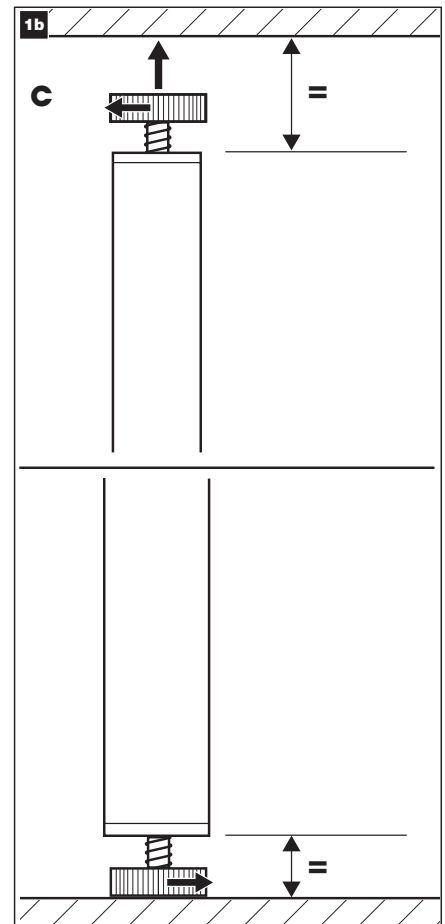

aura

FLOOR TO CEILING STANCHION H2100 - 2700 & 3000mm 2632-XXXX-SC

GB PLEASE READ BEFORE STARTING INSTALLATION

Make sure there are no pipes or cables where you are drilling.

FR SVP LIRE LES INSTRUCTIONS AVANT INSTALLATION

IT LEGGERE PRIMA DEL MONTAGGIO

Fate attenzione al fatto che non ci siano tubi o cavi quando avitate i dischetti di fissaggio.

aura

FLOOR TO CEILING STANCHION H2100 - 2700 & 3000mm

2632-XXXX-SC

GB PLEASE READ BEFORE STARTING INSTALLATION